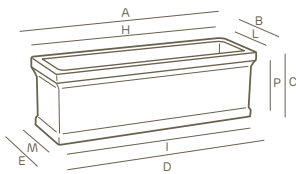

balaustra liscia

cassetta • plant box | style collection

LLDPE	100% recyclable	lightweight	antishock	U.V. resistant	-65° C + 85° C resistant

I valori riportati si riferiscono a quanto specificato nella scheda tecnica del produttore delle materie prime
The values shown refer to the specifications in the technical sheet of the raw materials producer

art.	size	A	B	C	D	E	H	I	L	M	P			bal. festonata	
2357	50	50,0	25,0	26,0	47,0	22,0	44,5	46,0	19,0	21,0	24,0	L 25,0	1	2379	45
2358	60	60,0	25,0	26,0	57,0	22,0	54,5	56,3	19,0	21,0	24,0	L 30,0	1	2380	45
2359	80	80,0	25,0	26,0	77,0	22,0	74,0	75,0	19,0	21,0	24,0	L 40,0	1	1824	45
2248	100	100,0	25,0	26,0	96,5	22,0	94,5	95,0	19,0	20,5	24,0	L 50,0	1	1825	45

Le misure sono espresse in centimetri
Measures are understood in centimeters

colori • colors

45 terra di siena

simbologia • symbols

capacità terra
soil capacity

imballo minimo
minimum pack

euro3plast spa

viale del lavoro, 45
36048 ponte di barbarano (vi) • italy
tel +39 0444 788200 • fax +39 0444 788290