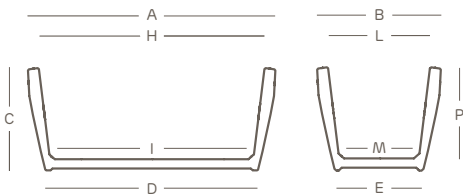

cassetta • plant box | style collection

rifinito a mano hand-finished	cassetta vaso abbinati matching plant box pot

LLDPE	100% recyclable	lightweight	antishock	U.V. resistant	-65° C + 85° C resistant

I valori riportati si riferiscono a quanto specificato nella scheda tecnica del produttore delle materie prime
The values shown refer to the specifications in the technical sheet of the raw materials producer

art.	size	A	B	C	D	E	H	I	L	M	P			
2465	80	80	40	33	69	28	73	65	33	25	29	L 60,0	1	87 E5

Le misure sono espresse in centimetri
Measures are understood in centimeters

colori • colors

87

nero perla
pearl black